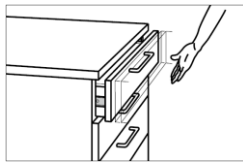

Self and Soft Closing