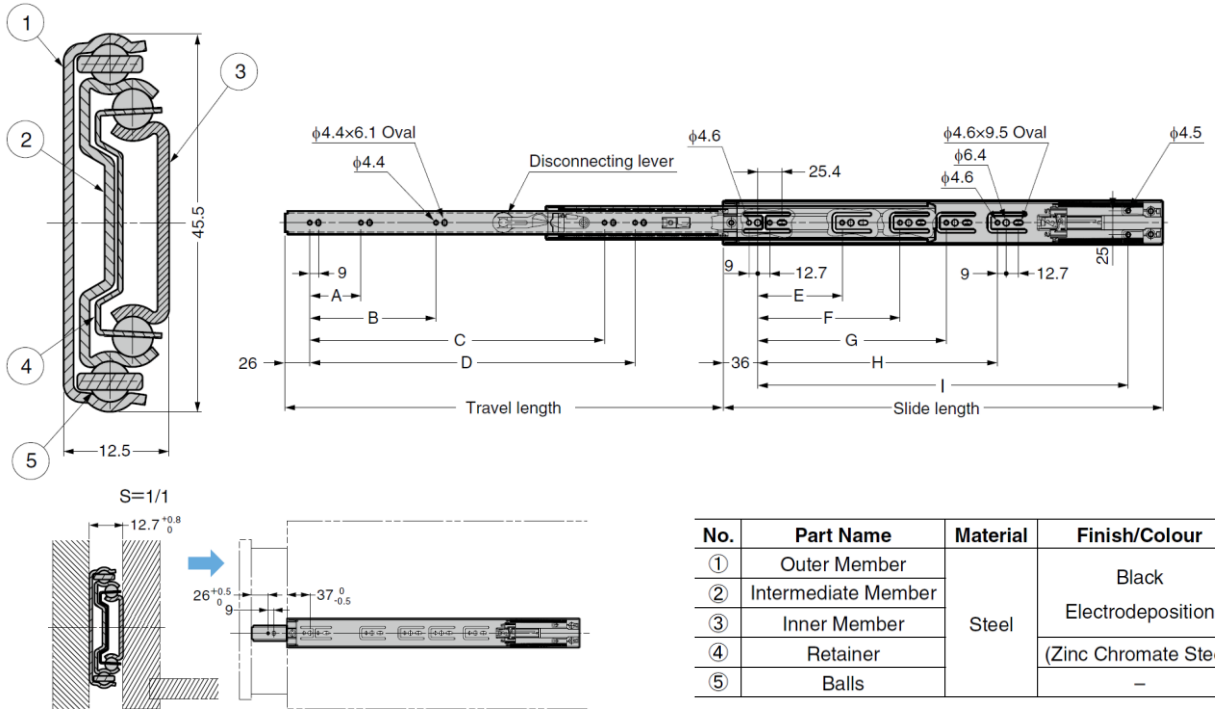

### Parts Included

- Truss head tapping screw 4x12 (black chromate)

### Self and Soft Closing

### Full Extension (3 Members)

### Easy to Detach

Simultaneously move the left lever upwards and the right lever downwards.

No.	Part Name	Material	Finish/Colour
①	Outer Member	Steel	Black Electrodeposition (Zinc Chromate Steel)
②	Intermediate Member		
③	Inner Member		
④	Retainer		
⑤	Balls		-