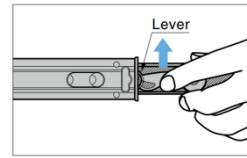

Easy to Detach

Simultaneously move the left lever upwards and the right lever downwards.