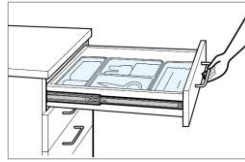

Full Extension (3 Members)